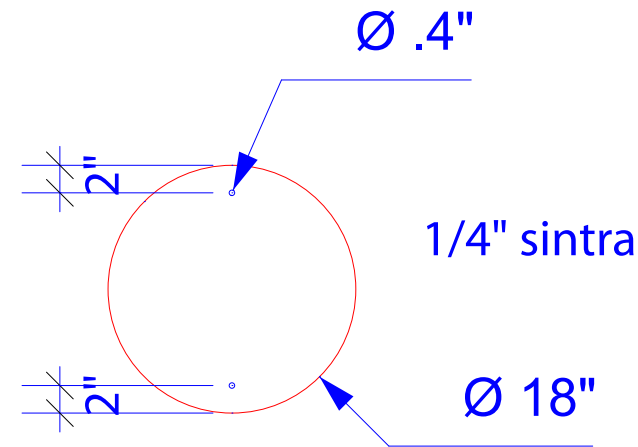

Product Name: VK-1321
Process: Direct Print
Material: 1/16" & 1/4" Sintra
Effective Date: 3/11/2014