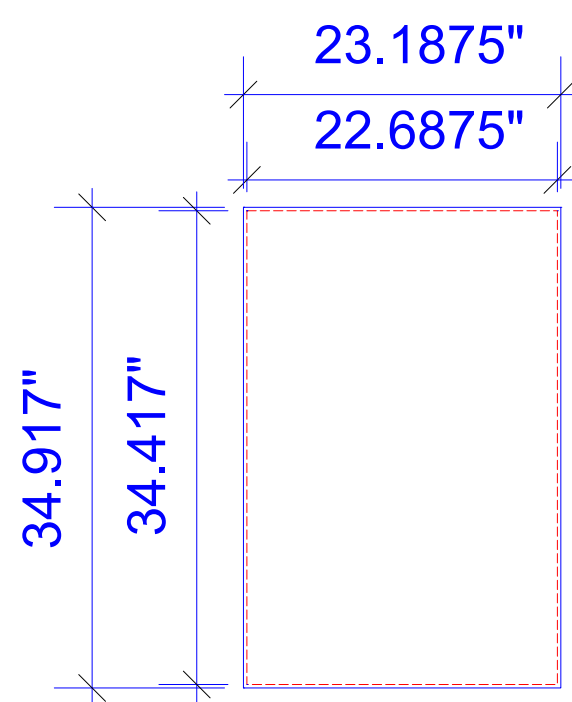

VK-1321 Graphic Dims

ADD 2" Bleed to All Graphics

Product Name: VK-1321
Process: Dye Sublimation
Material: Polyknit 9
Effective Date: 3/28/2014

Live area inside dotted lines

NOTE: Graphic files must be @ 150 dpi Finished Size.  
 DO NOT send Flattened Files. Production can not manipulate  
 the content, proportion or color of these files.

\*\*NOTE: Test frames may be required for guaranteed fitting of graphics\*\*

Product Name: VK-1321
Process: Direct Print
Material: 1/16" & 1/4" Sintra
Effective Date: 3/11/2014

Free standing Pedestal  
1/16" Sintra

Backwall Pedestal door infill  
1/16" Sintra

Canvas Size: 23.1875"w x 34.917"h  
Live Size: 22.6875"w x 34.417"h

Canvas Size: 22.6875"w x 32.125"  
Live Size 22.1875"w x 31.625"