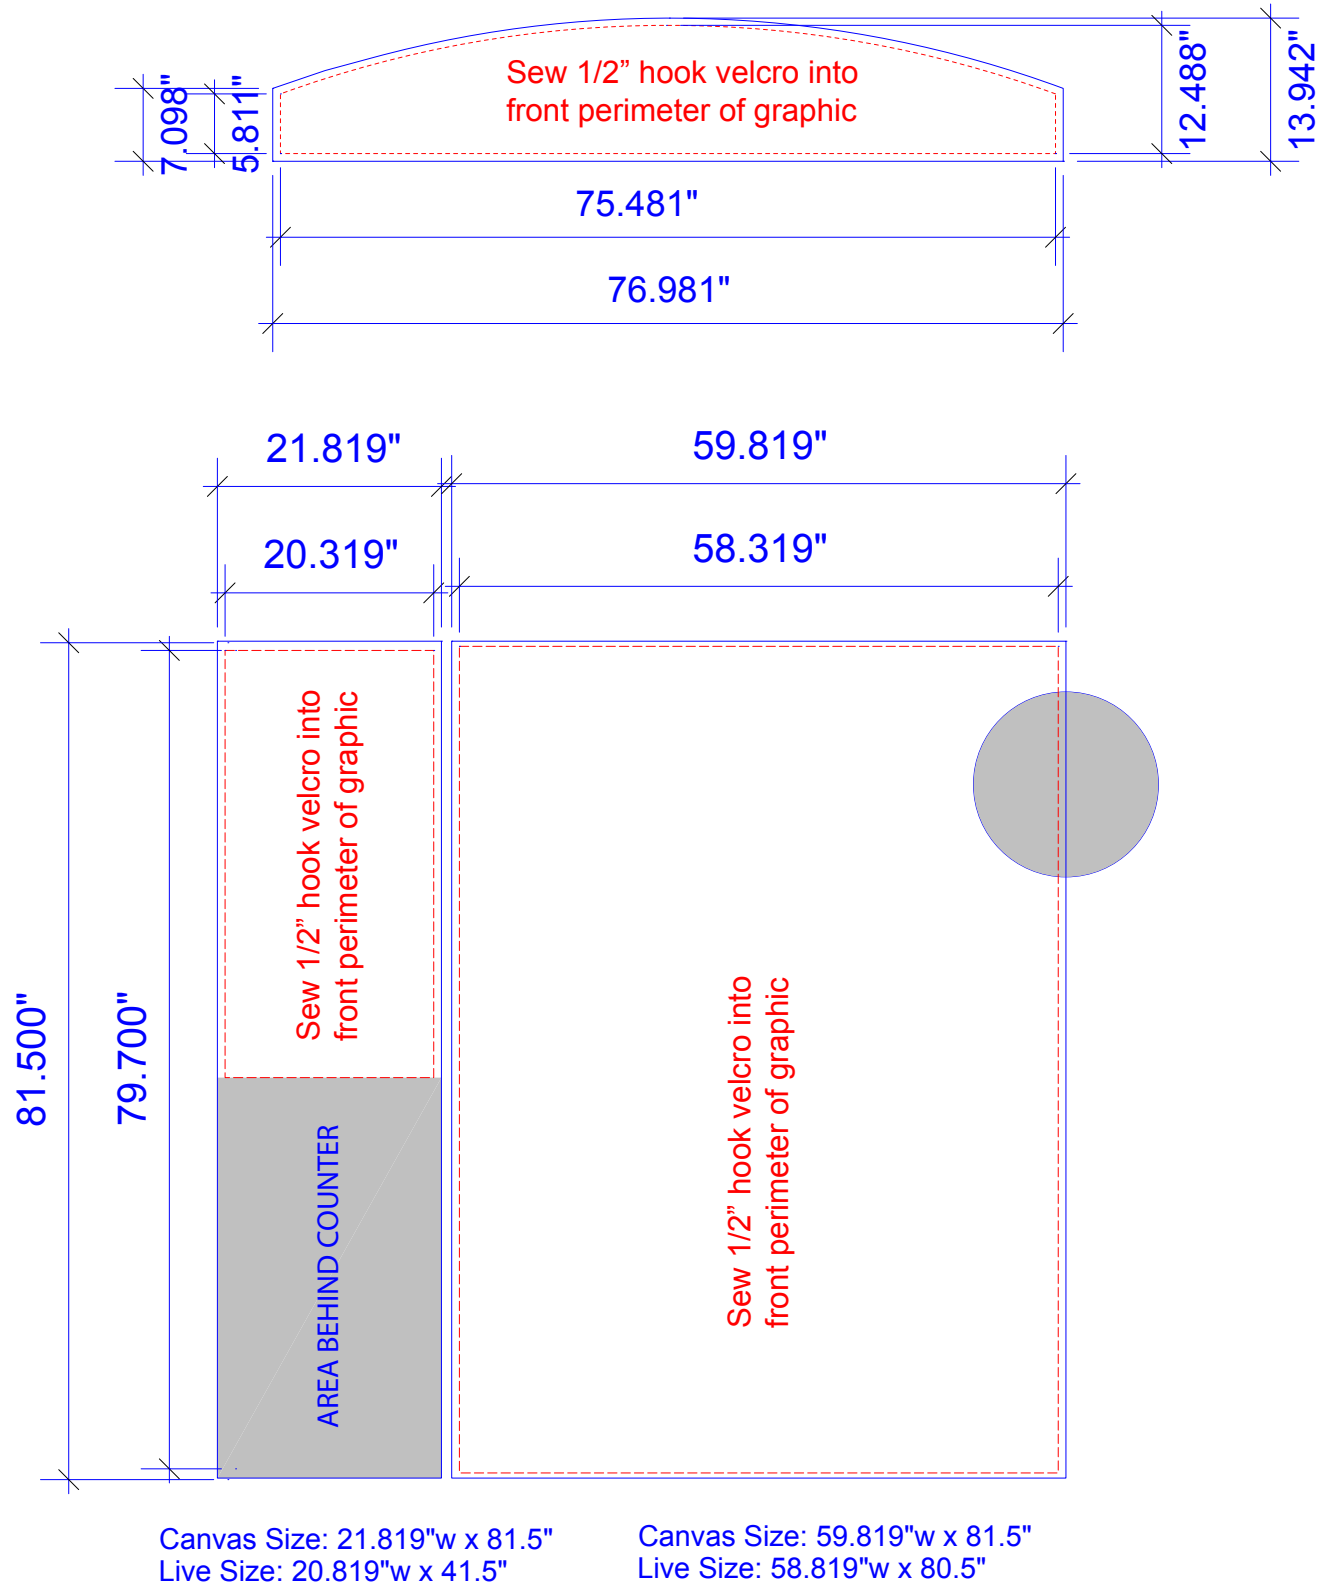

VK-1321 Graphic Dims

ADD 2" Bleed to All Graphics

Product Name: VK-1321
Process: Dye Sublimation
Material: Polyknit 9
Effective Date: 3/28/2014

Live area inside dotted lines

NOTE: Graphic files must be @ 150 dpi Finished Size.  
 DO NOT send Flattened Files. Production can not manipulate  
 the content, proportion or color of these files.

\*\*NOTE: Test frames may be required for guaranteed fitting of graphics\*\*

Product Name: VK-1321
Process: Direct Print
Material: 1/16" & 1/4" Sintra
Effective Date: 3/11/2014

Free standing Pedestal  
1/16" Sintra

Backwall Pedestal door infill  
1/16" Sintra

Canvas Size: 23.1875"w x 34.917"h  
Live Size: 22.6875"w x 34.417"h

Canvas Size: 22.6875"w x 32.125"  
Live Size 22.1875"w x 31.625"