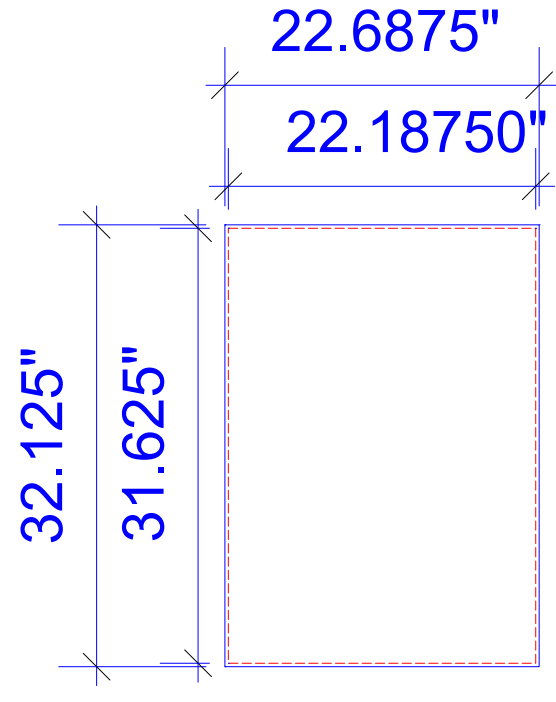

VK-1321 Graphic Dims

ADD 2" Bleed to All Graphics

Product Name: VK-1321
Process: Dye Sublimation
Material: Polyknit 9
Effective Date: 3/28/2014

Live area inside dotted lines

NOTE: Graphic files must be @ 150 dpi Finished Size.  
 DO NOT send Flattened Files. Production can not manipulate  
 the content, proportion or color of these files.

\*\*NOTE: Test frames may be required for guaranteed fitting of graphics\*\*

Product Name: VK-1321
Process: Direct Print
Material: 1/16" & 1/4" Sintra
Effective Date: 3/11/2014

Free standing Pedestal  
1/16" Sintra

Backwall Pedestal door infill  
1/16" Sintra

Canvas Size: 23.1875"w x 34.917"h  
Live Size: 22.6875"w x 34.417"h

Canvas Size: 22.6875"w x 32.125"  
Live Size 22.1875"w x 31.625"